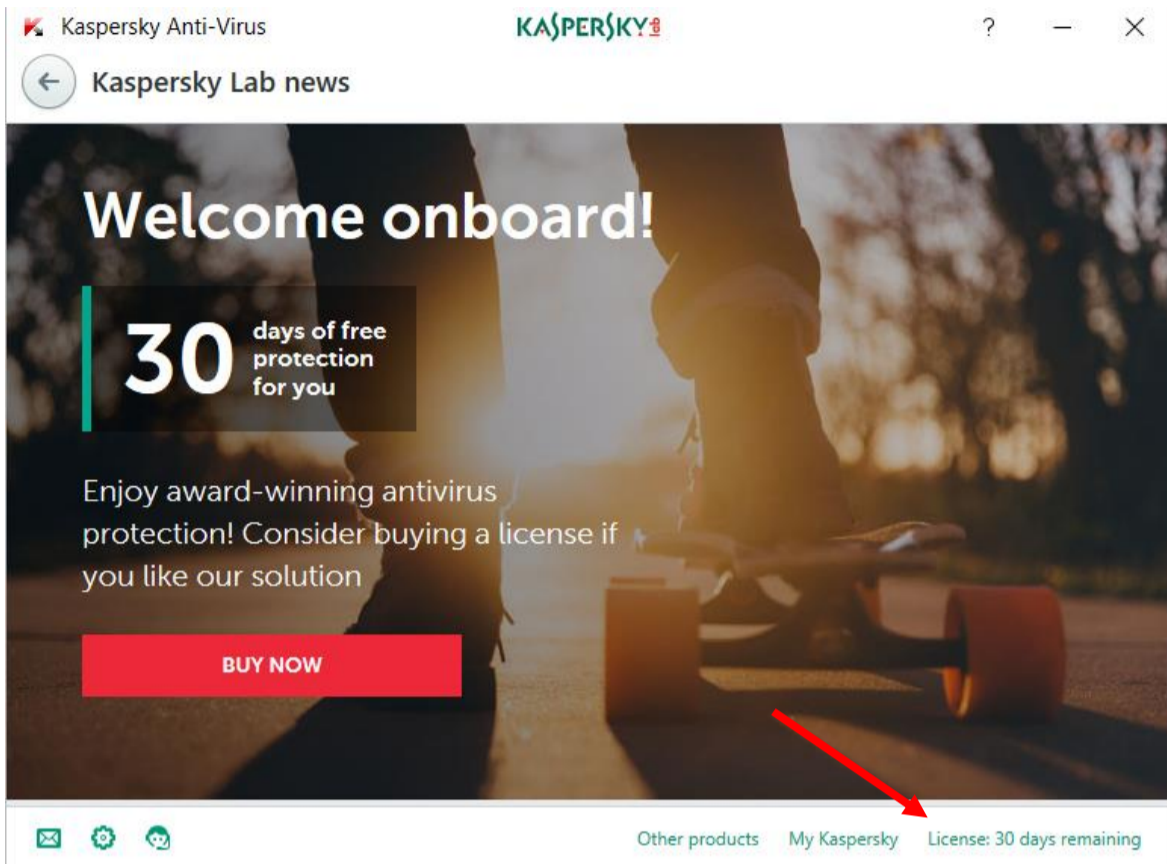

Aplikasi berhasil terinstall

Kaspersky Anti-Virus

Kaspersky Anti-Virus

The application has been installed
successfully.

Thank you for choosing Kaspersky Lab.

Share protection with your friends to show that you care for them:

 Facebook  Twitter

Done

WWW.LISENSIANTIVIRUS.COM

LISENSI RESMI DAN ORIGINAL
ANTIVIRUS KASPERSKY

Terdapat notifikasi 30 Hari Lisensi , Kemudian Pilih Menu LICENSING (masuk dengan melakukan Klik di bawah kanan Toolbar,